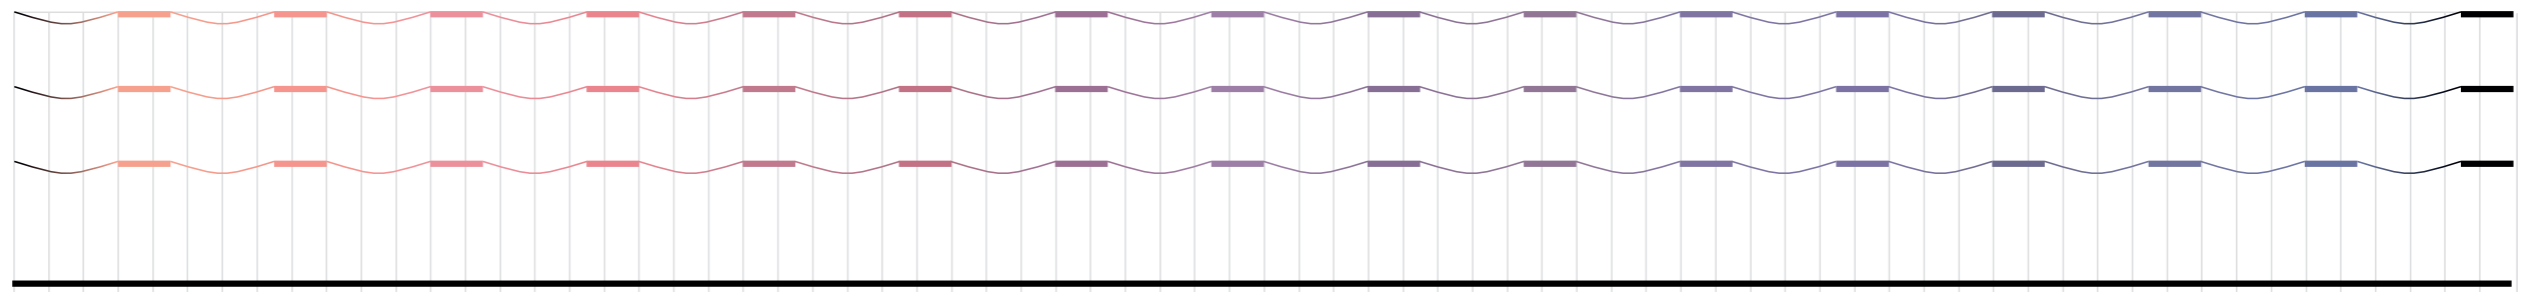

POSTER 1

colour flow_part 2

These notations show the complete colour orders and time-lines for the three scenes which together create *colour flow_part 2*.

Scene 1:

Scene 2:

Scene 3: