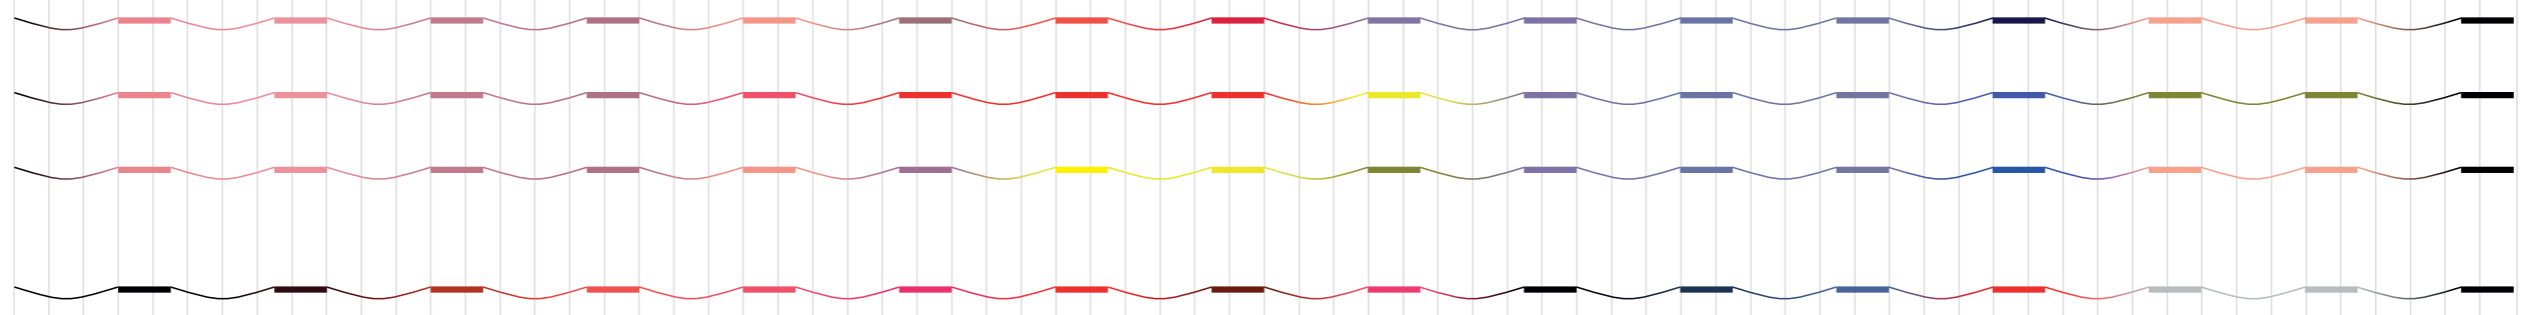

POSTER 1

colour flow_part 2

These notations show the complete colour orders and time-lines for the three scenes which together create *colour flow_part 2*.

Scene 1:

Scene 2:

Scene 3: